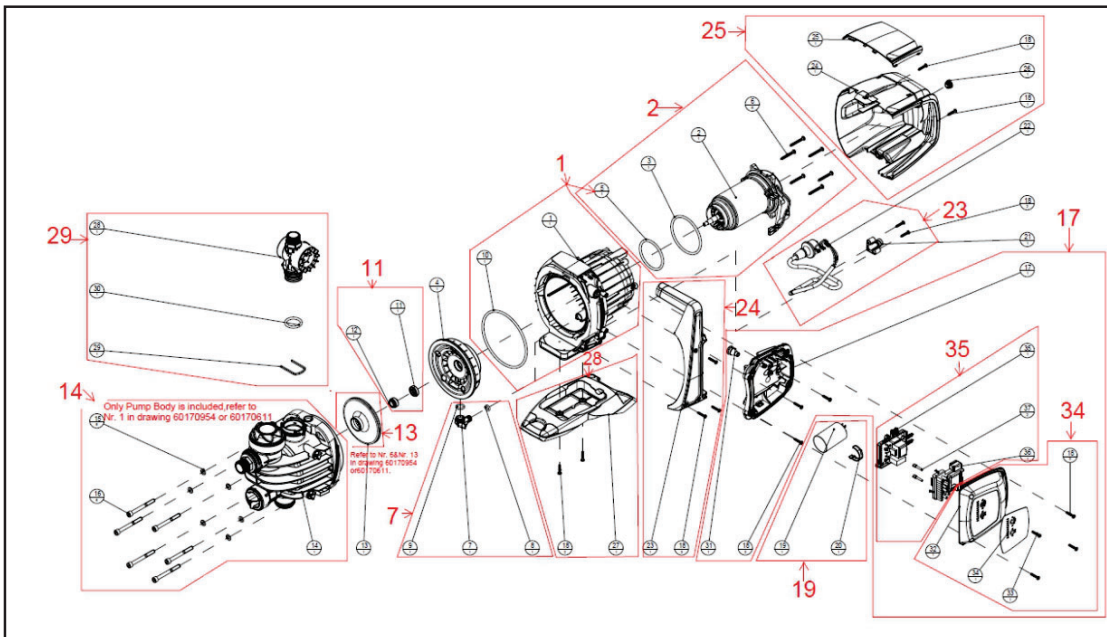

# SPARE PARTS LIST

**C Series C5**

N°	CODE	DESCRIPTION
1	SP00002305	(SP)KIT FLANGE
2	SP00002297	(SP)KIT MOTOR H100 ASS.Y
3	SP00002287	(SP) KIT NRV KNOB BLUE
4	SP00002279	(SP)KIT NON RETURN VALVE
5	SP00002280	(SP)KIT FILTER WITH CAP
7	SP00002278	(SP)KIT DRAINAGE PIPE
11	SP00002272	(SP)KIT SHAFT SEAL
12	SP00002285	(SP)KIT PLUG 1/4" BLUE
13	SP00002308	(SP)KIT IMPELLER WITH DIFFUSER, VENTURI
14	SP00002303	(SP)KIT PUMP BODY
16	SP00002286	(SP) PUMP BODY PLUG
17	SP00002312	(SP)KIT TERMINAL BOARD TALLAS
18	SP00002283	(SP)KIT TOOLS TO OPEN CAP
19	SP00002300	(SP)KIT CAPACITOR
23	SP00002281	(SP)KIT POWER CABLE SCHUKO PLUG
24	SP00002274	(SP)KIT HANDLE DIY
25	SP00002276	(SP)KIT MOTOR COVER BLUE
28	SP00002282	(SP)KIT PUMP BASE
29	SP00002314	(SP)KIT SENSOR
30	SP00002284	(SP)KIT CONNECTION GAS 1" BLUE
34	SP00002311	(SP)KIT TERMINAL BOX COVER TALLAS
35	SP00002313	(SP)KIT CONTROL UNIT