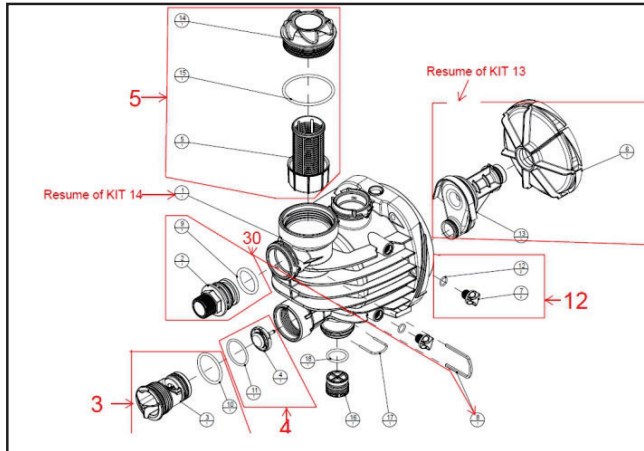

# SPARE PARTS LIST

**C Series C5**

N°	CODE	DESCRIPTION
1	SP00002305	(SP)KIT FLANGE
2	SP00002297	(SP)KIT MOTOR H100 ASS.Y
3	SP00002287	(SP) KIT NRV KNOB BLUE
4	SP00002279	(SP)KIT NON RETURN VALVE
5	SP00002280	(SP)KIT FILTER WITH CAP
7	SP00002278	(SP)KIT DRAINAGE PIPE
11	SP00002272	(SP)KIT SHAFT SEAL
12	SP00002285	(SP)KIT PLUG 1/4" BLUE
13	SP00002308	(SP)KIT IMPELLER WITH DIFFUSER, VENTURI
14	SP00002303	(SP)KIT PUMP BODY
16	SP00002286	(SP) PUMP BODY PLUG
17	SP00002312	(SP)KIT TERMINAL BOARD TALLAS
18	SP00002283	(SP)KIT TOOLS TO OPEN CAP
19	SP00002300	(SP)KIT CAPACITOR
23	SP00002281	(SP)KIT POWER CABLE SCHUKO PLUG
24	SP00002274	(SP)KIT HANDLE DIY
25	SP00002276	(SP)KIT MOTOR COVER BLUE
28	SP00002282	(SP)KIT PUMP BASE
29	SP00002314	(SP)KIT SENSOR
30	SP00002284	(SP)KIT CONNECTION GAS 1" BLUE
34	SP00002311	(SP)KIT TERMINAL BOX COVER TALLAS
35	SP00002313	(SP)KIT CONTROL UNIT